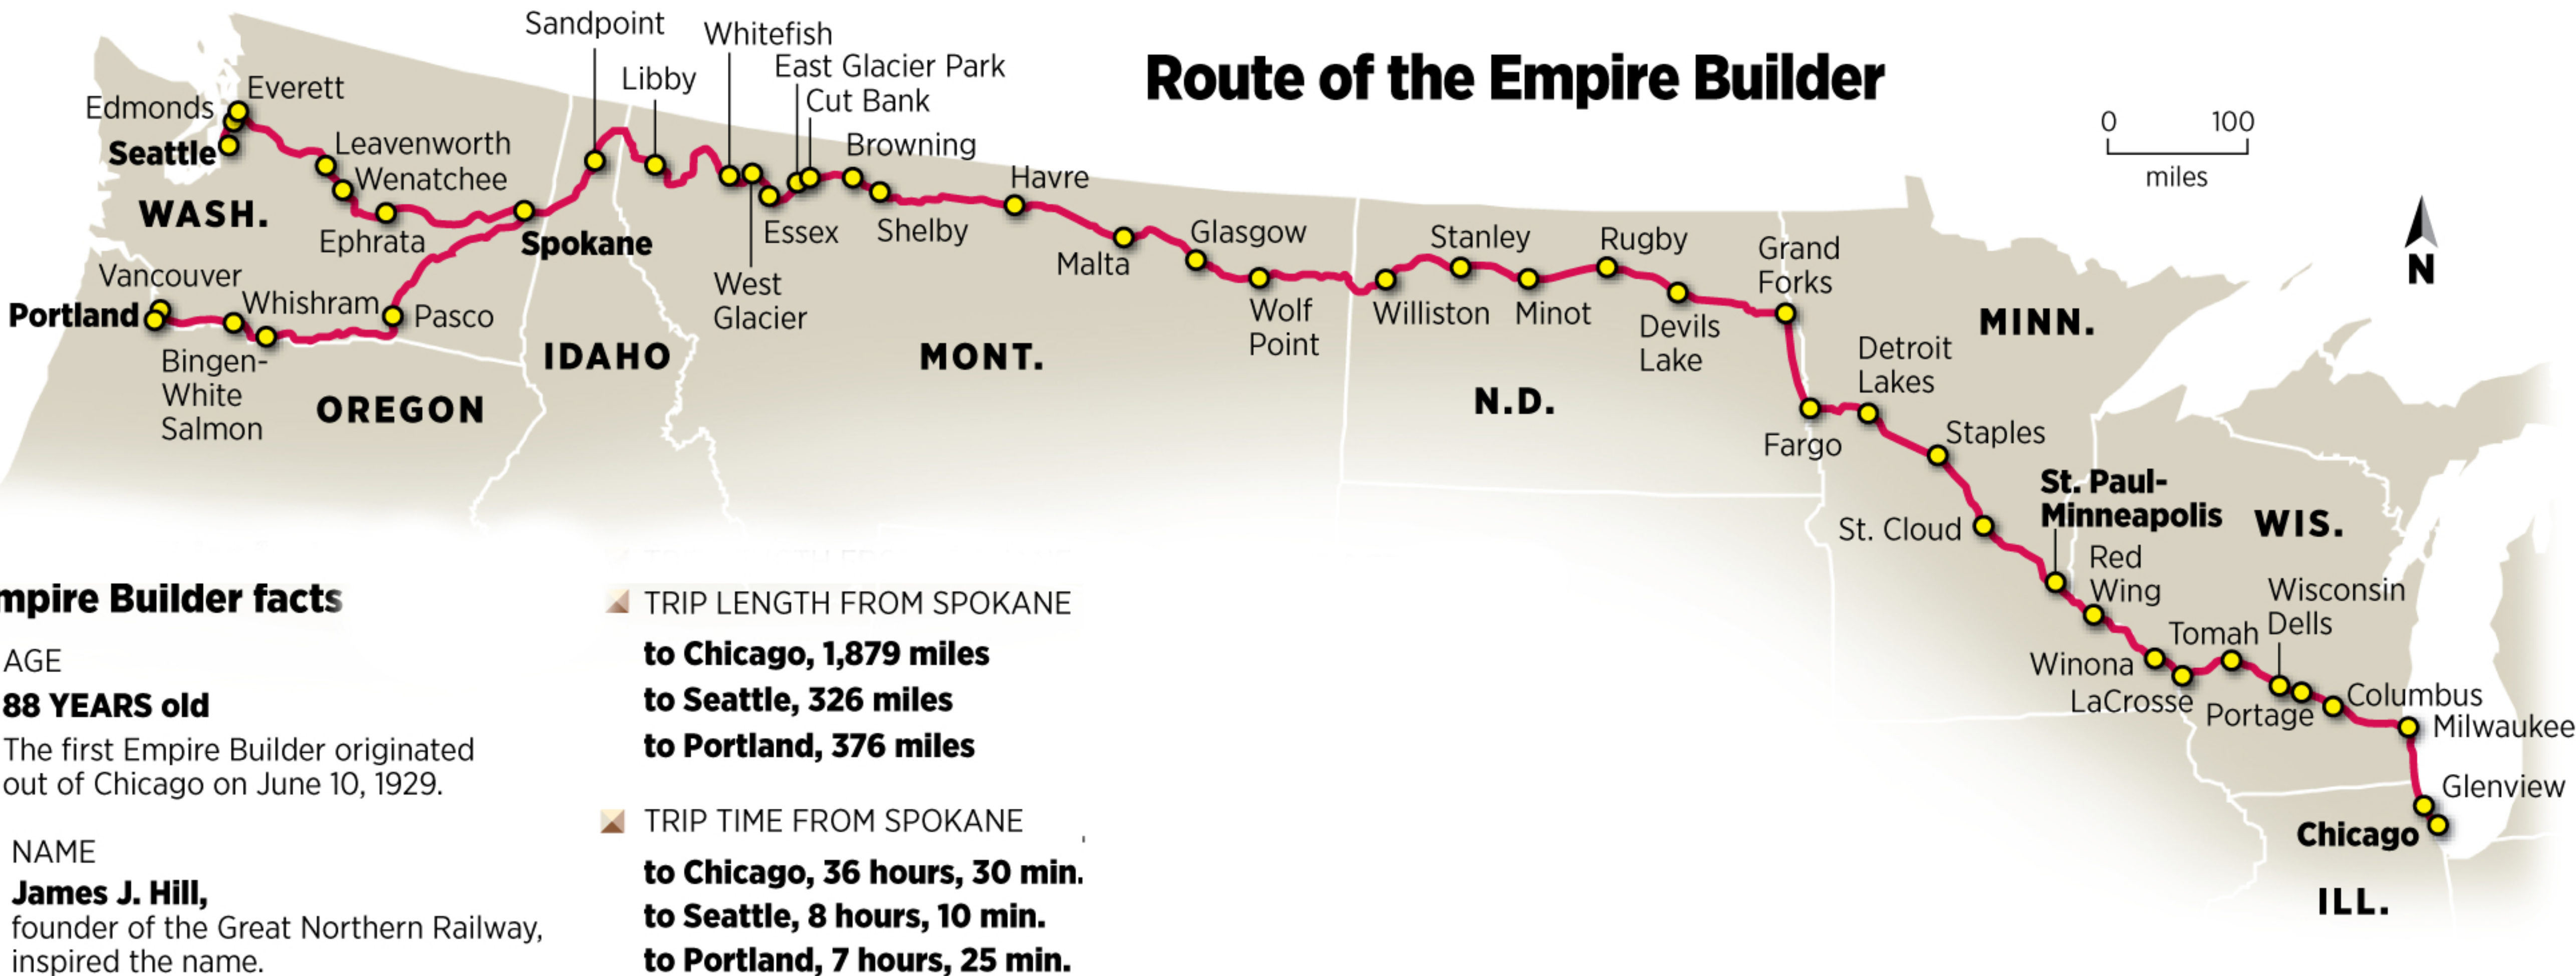

# Route of the Empire Builder

## Empire Builder facts

- AGE**  
**88 YEARS old**  
 The first Empire Builder originated out of Chicago on June 10, 1929.
  
- NAME**  
**James J. Hill,**  
 founder of the Great Northern Railway, inspired the name.

- TRIP LENGTH FROM SPOKANE**  
**to Chicago, 1,879 miles**  
**to Seattle, 326 miles**  
**to Portland, 376 miles**
  
- TRIP TIME FROM SPOKANE**  
**to Chicago, 36 hours, 30 min.**  
**to Seattle, 8 hours, 10 min.**  
**to Portland, 7 hours, 25 min.**