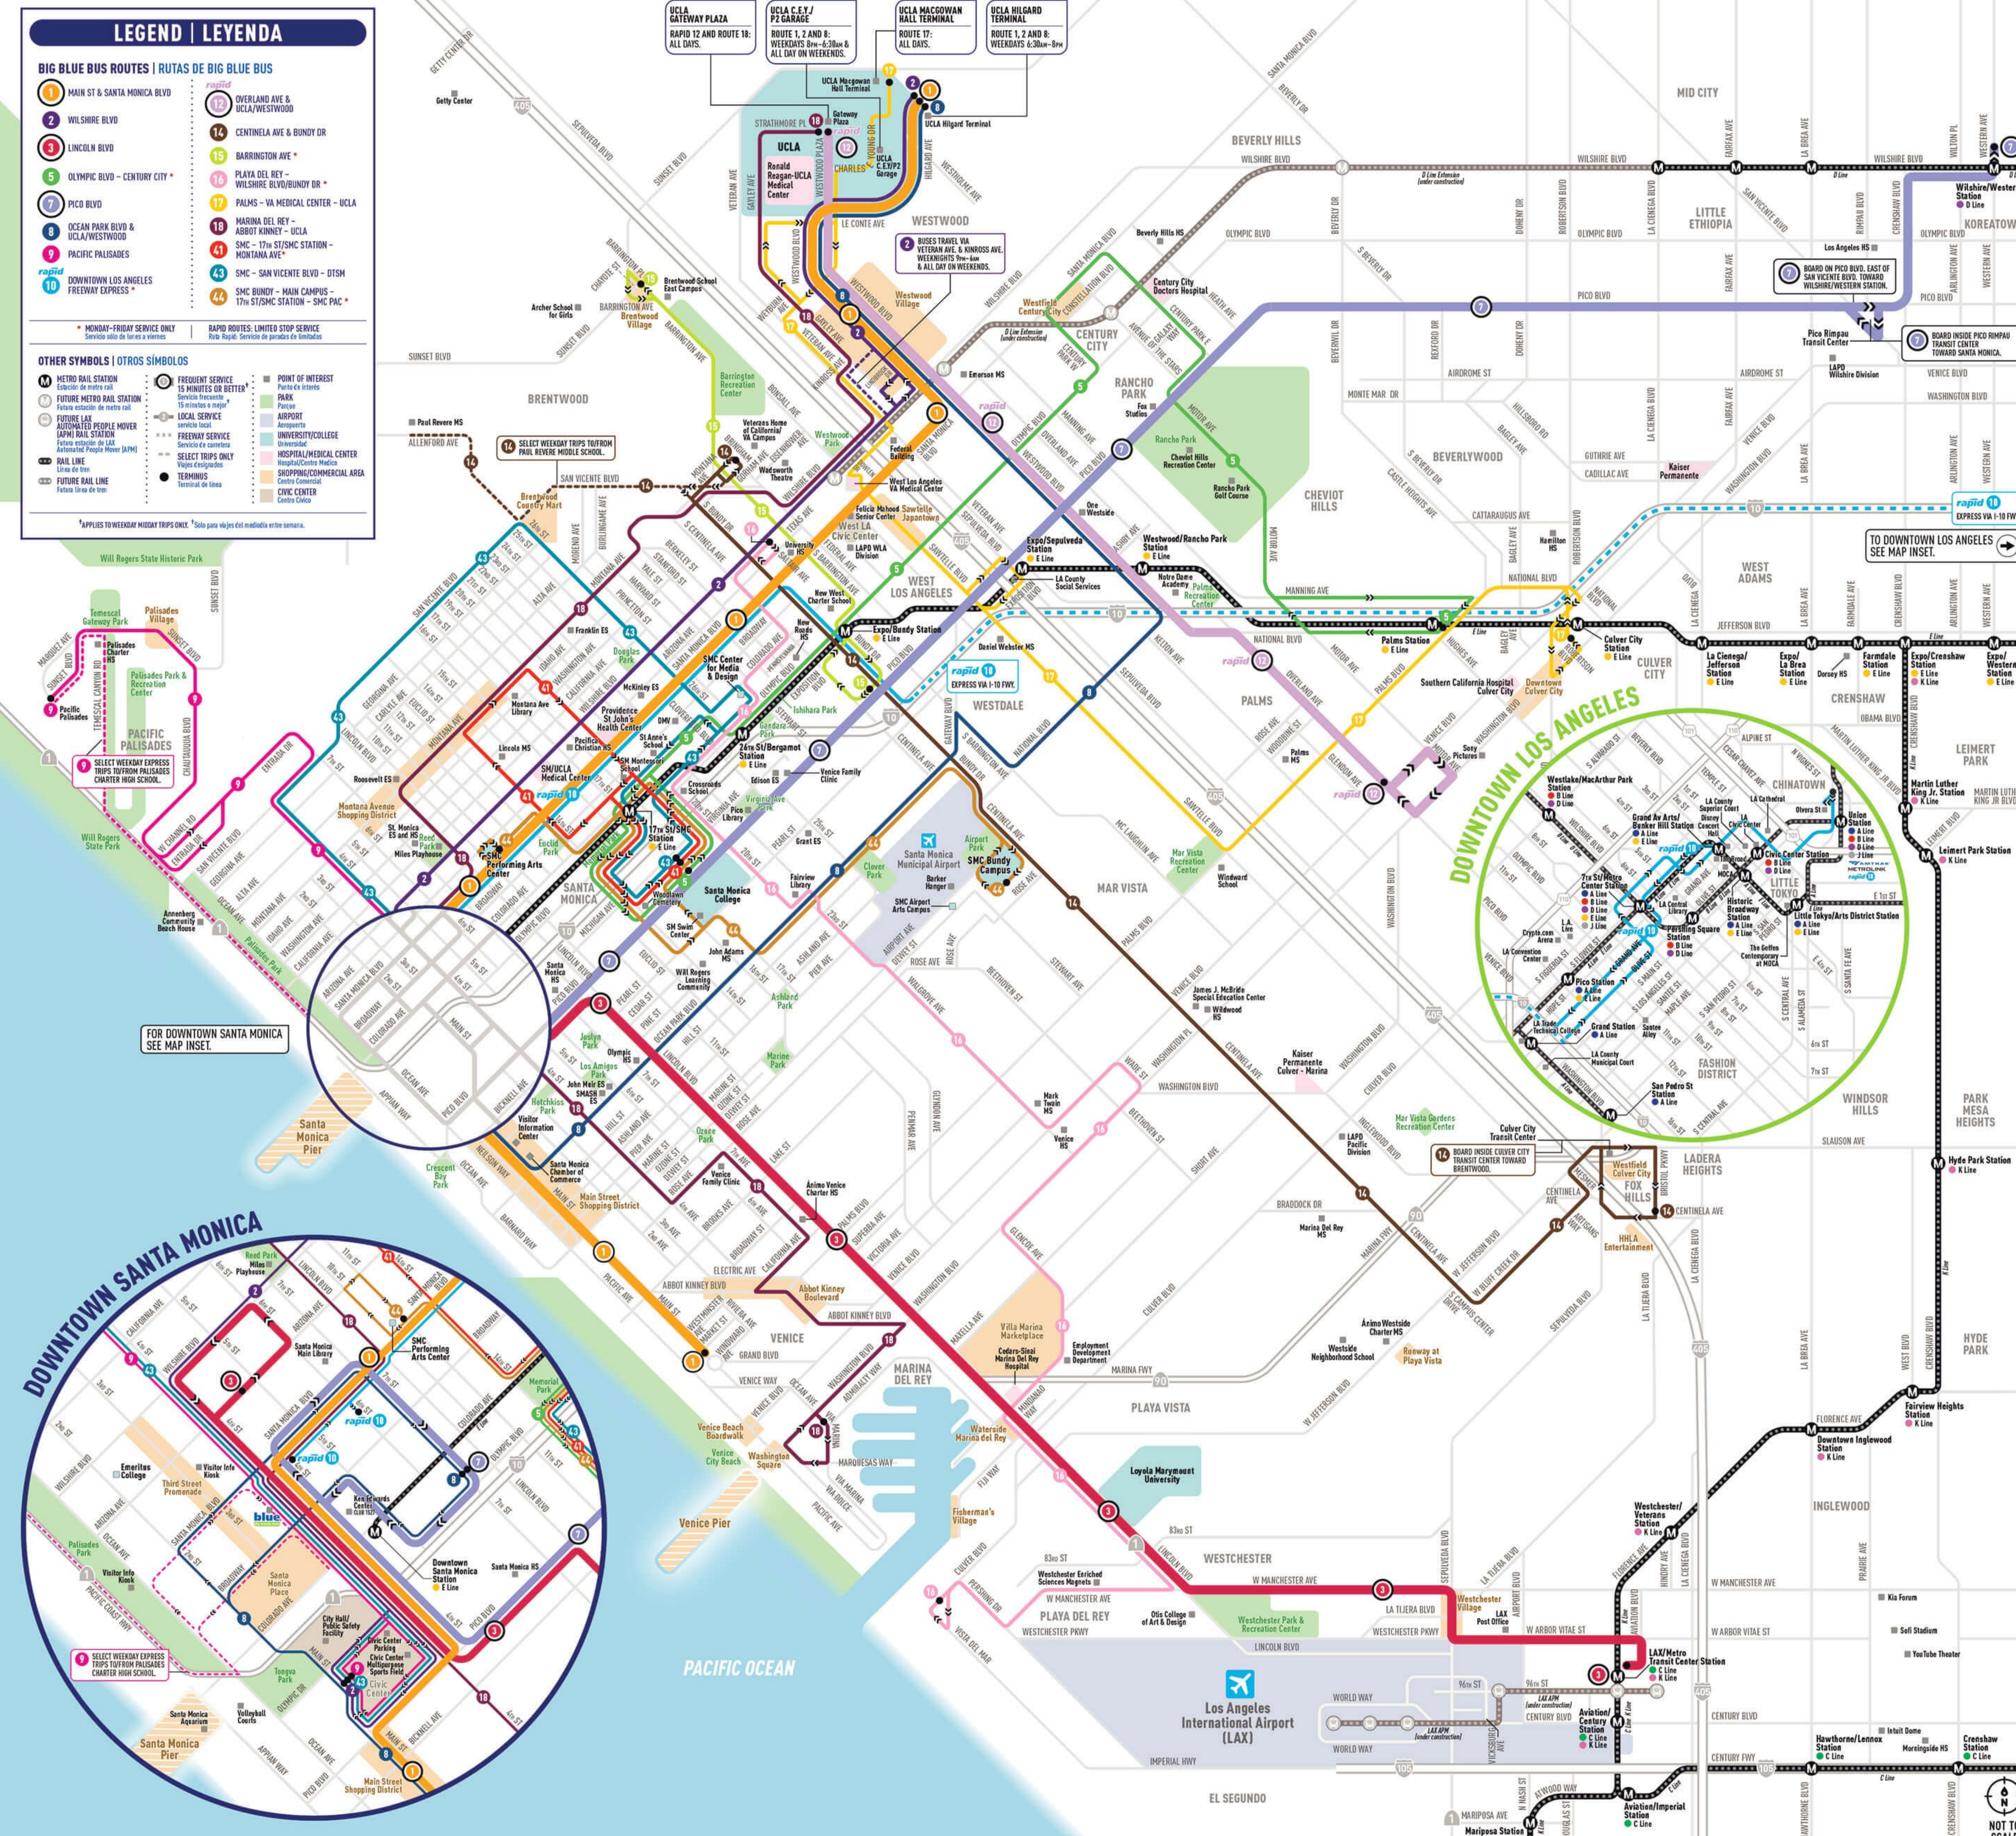

LEGEND | LEYENDA

1. ### BIG BLUE BUS ROUTES | RUTAS DE BIG BLUE BUS
2. 1 MAIN ST & SANTA MONICA BLVD
   - 2 WILSHIRE BLVD
   - 3 LINCOLN BLVD
   - 5 OLYMPIC BLVD - CENTURY CITY*
   - 7 PICO BLVD
   - 8 OCEAN PARK BLVD & UCLA/WESTWOOD
   - 9 PACIFIC PALISADES
   - 10 DOWNTOWN LOS ANGELES FREEWAY EXPRESS*
   - 12 OVERLAND AVE & UCLA/WESTWOOD
   - 14 CENTINELA AVE & BUNDDY DR
   - 15 BARRINGTON AVE*
   - 16 PLAYA DEL REY - WILSHIRE BLVD/BUNDDY DR*
   - 17 PALMS - VA MEDICAL CENTER - UCLA
   - 18 MARINA DEL REY - ABBOT KINNEY - UCLA
   - 41 SMC - 17th ST/SMC STATION - MONTANA AVE*
   - 43 SMC - SAN VICENTE BLVD - DTSM
   - 44 SMC BUNDDY - MAIN CAMPUS - 17th ST/SMC STATION - SMC PAC*

1. ### OTHER SYMBOLS | OTROS SÍMBOLOS
2. METRO RAIL STATION
   - FUTURE METRO RAIL STATION
   - FUTURE LAX AUTOMATED PEOPLE MOVER (APM) RAIL STATION
   - RAIL LINE
   - FUTURE RAIL LINE
   - FREQUENT SERVICE 15 MINUTES OR BETTER
   - LOCAL SERVICE
   - FREEMAN SERVICE
   - SELECT TRIPS ONLY
   - TERMINUS
   - POINT OF INTEREST
   - PARK
   - AIRPORT
   - UNIVERSITY/COLLEGE
   - HOSPITAL/MEDICAL CENTER
   - SHOPPING/COMMERCIAL AREA
   - CIVIC CENTER

FOR DOWNTOWN SANTA MONICA SEE MAP INSET.

TO DOWNTOWN LOS ANGELES SEE MAP INSET.