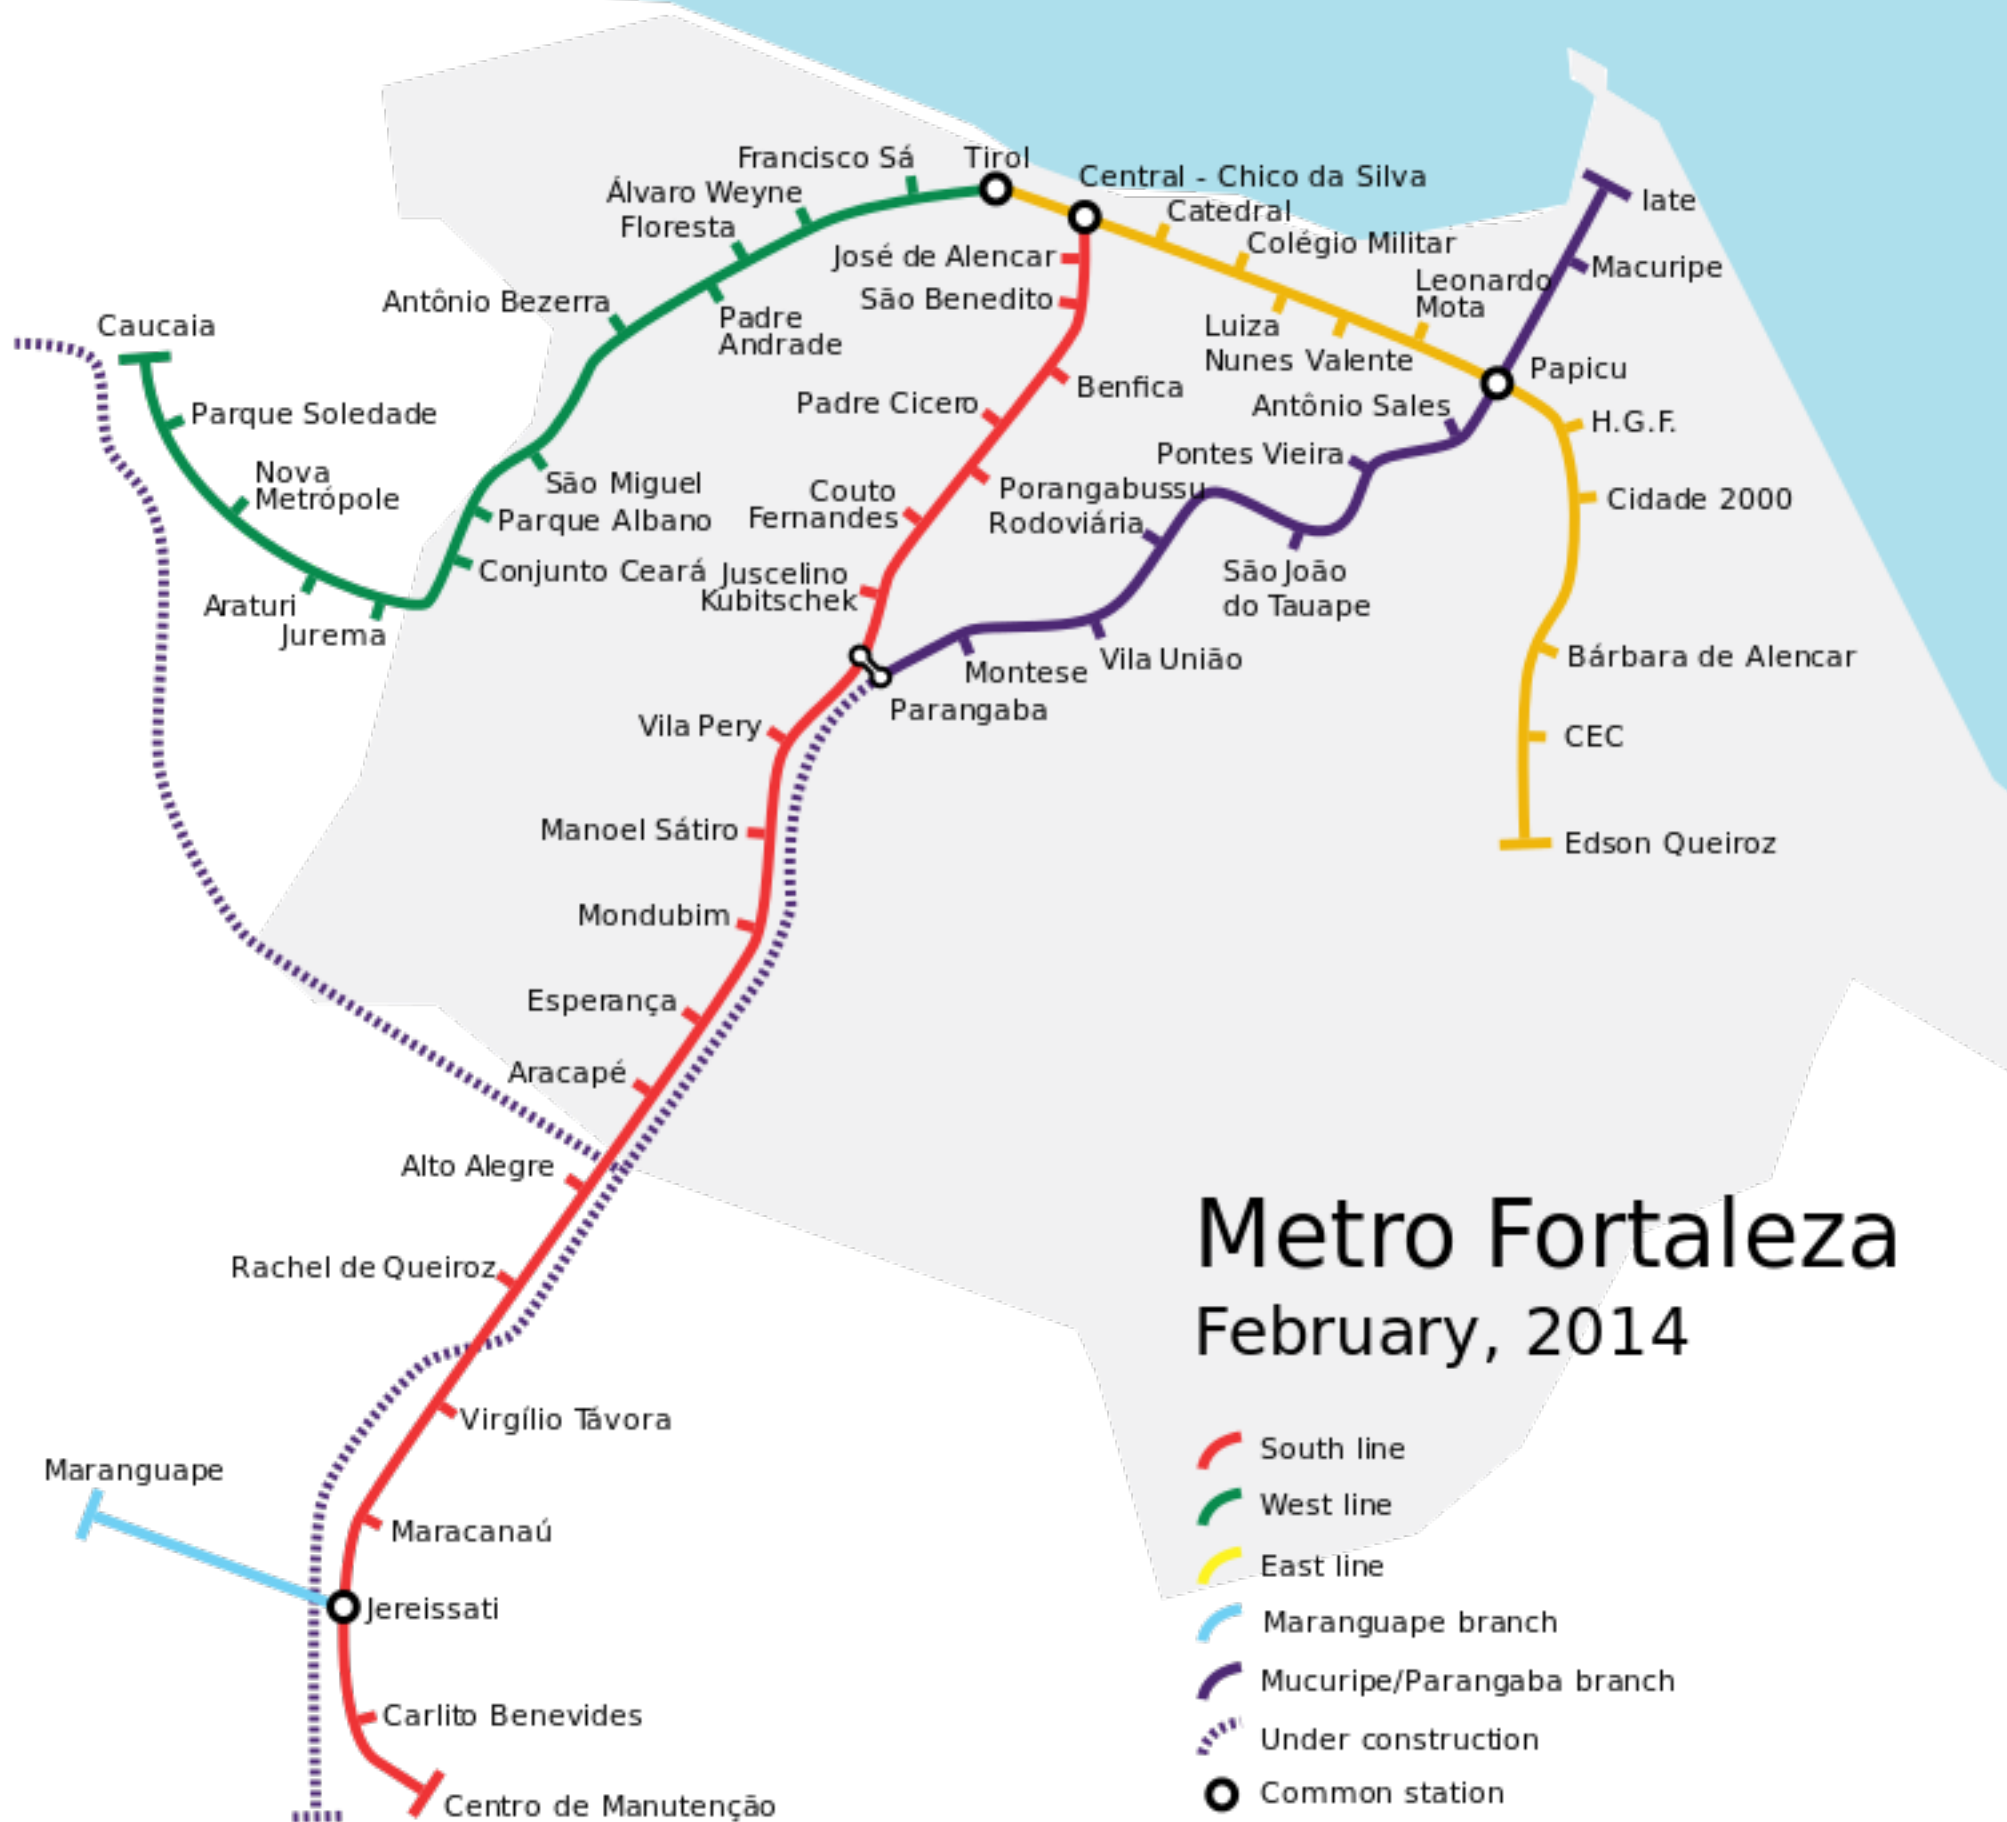

Atlantic Ocean

# Metro Fortaleza

## February, 2014

- South line
- West line
- East line
- Maranguape branch
- Mucuripe/Parangaba branch
- Under construction
- Common station