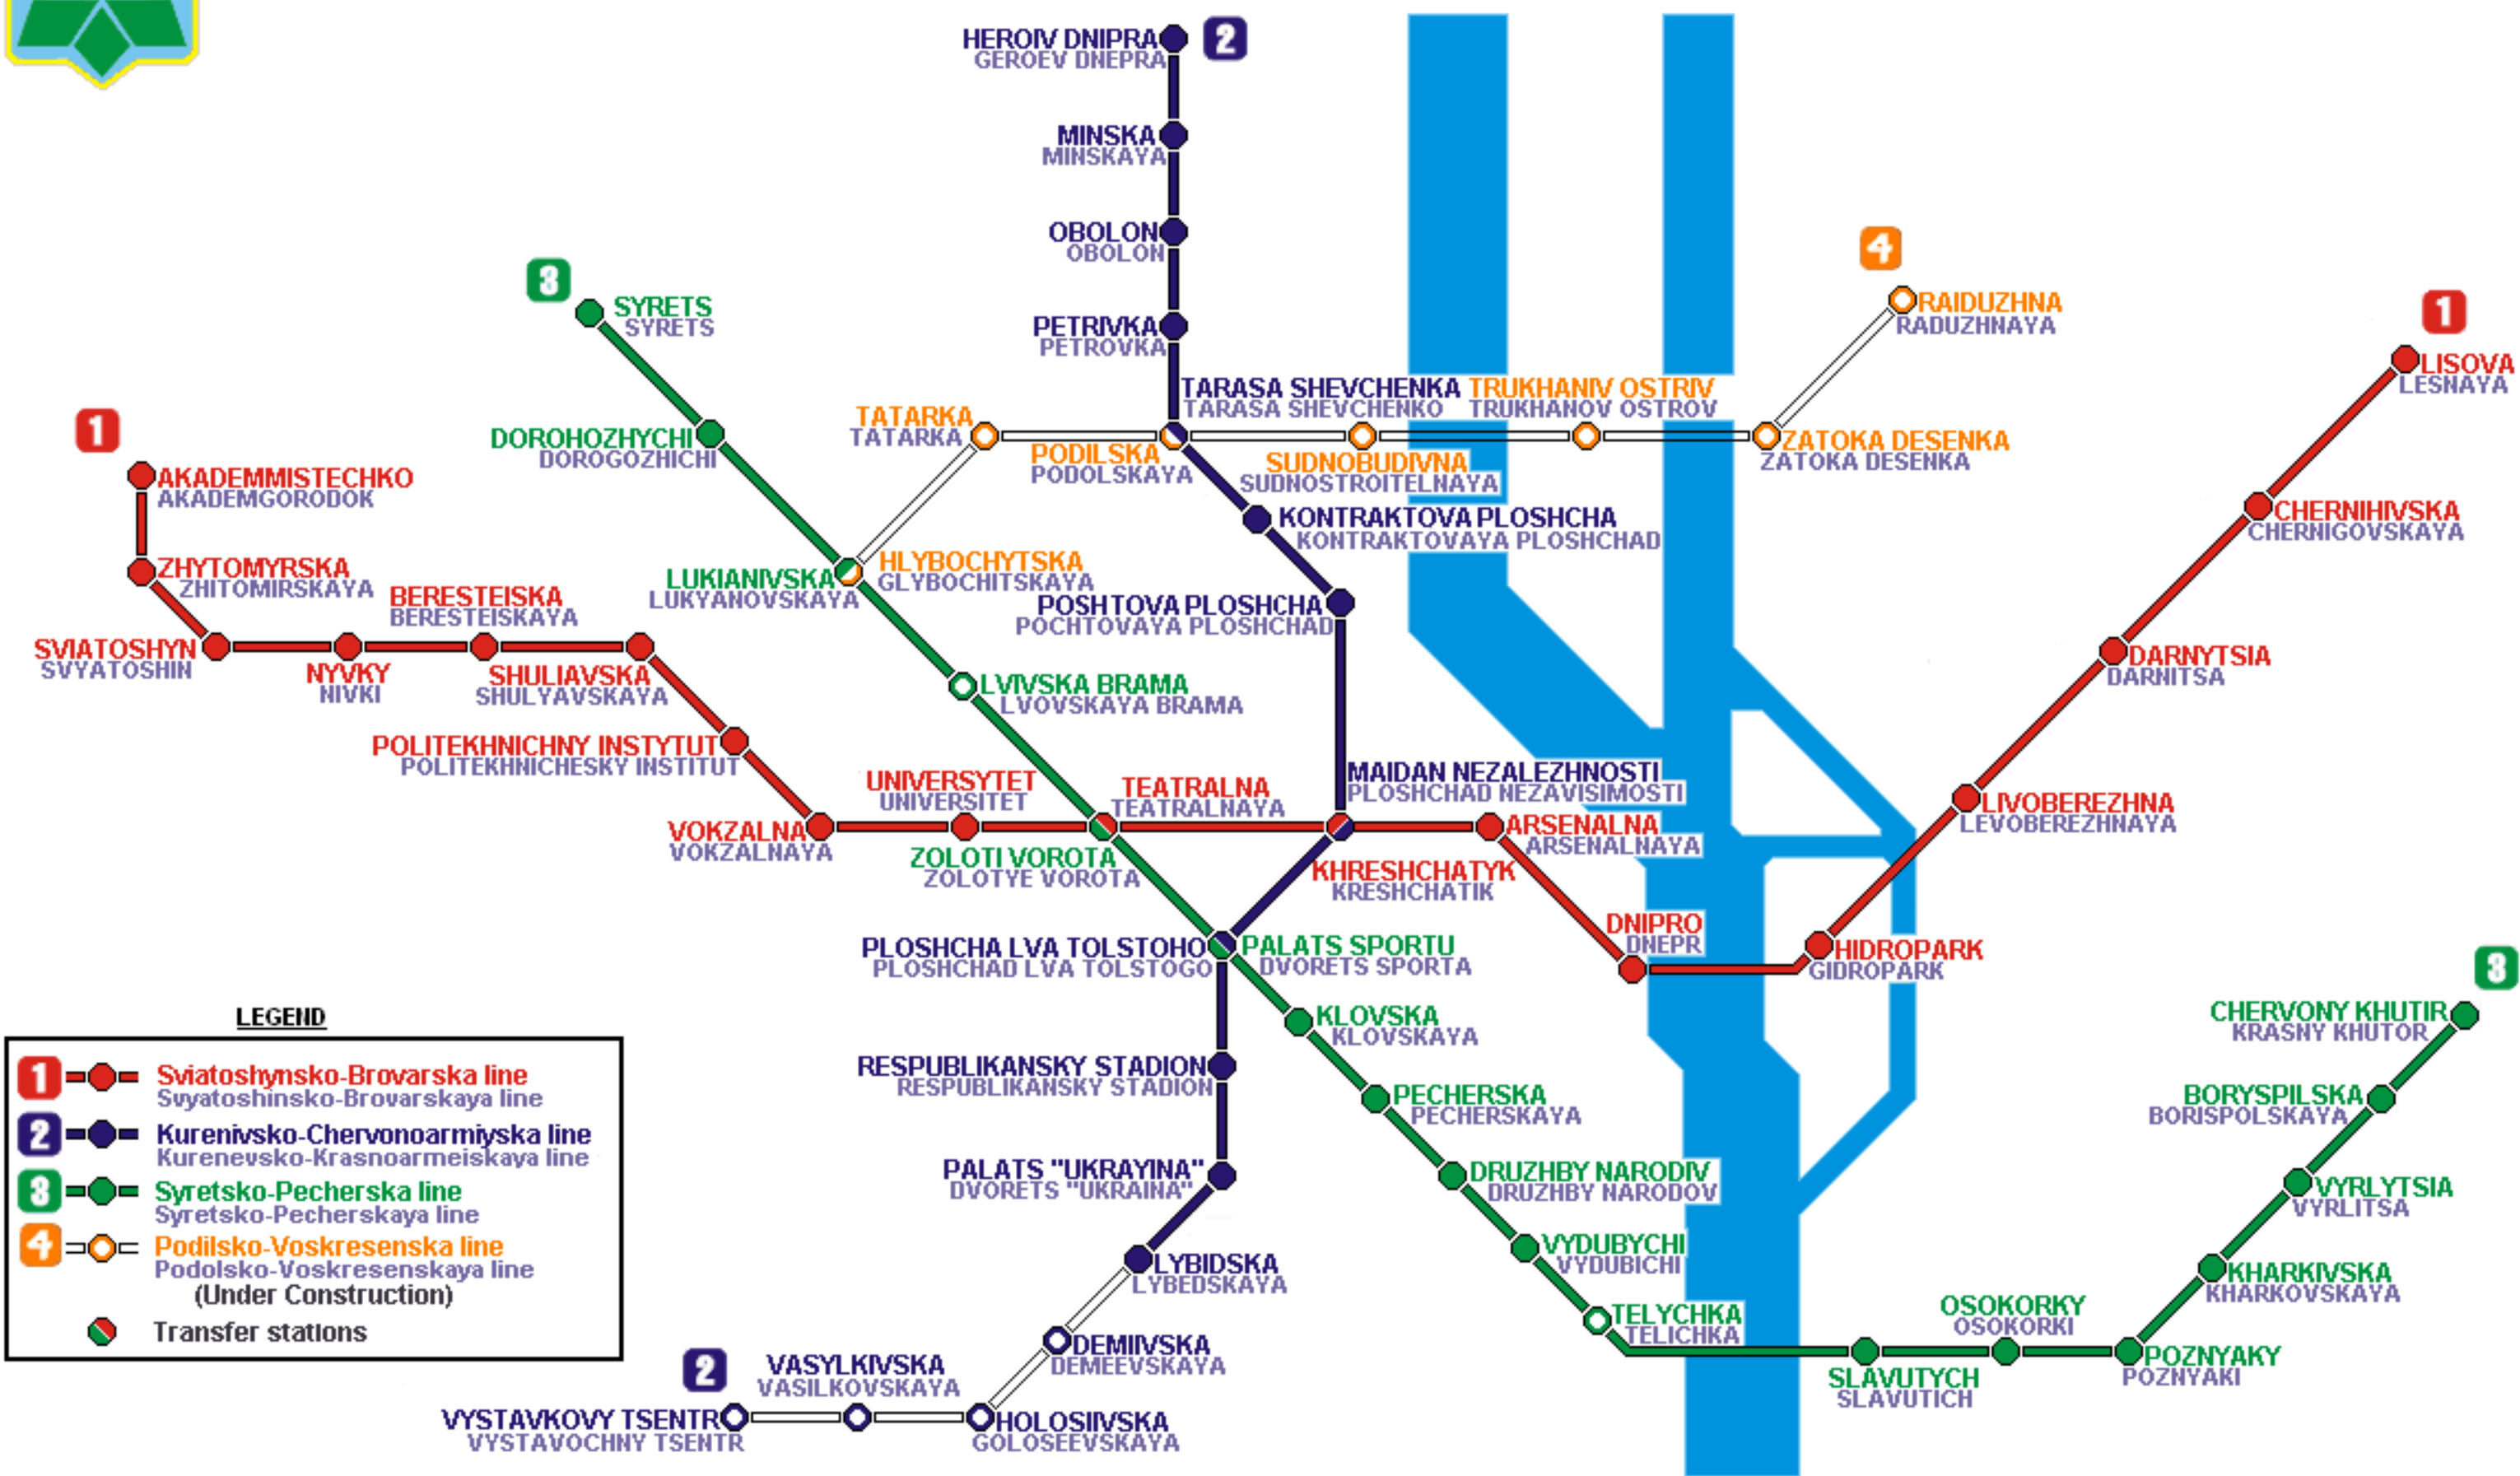

LINE PLAN OF KIEV METRO

Created, drawn and designed by a Kuban Cossack
email:Kuban_kazak@mail.ru
No rights reserved whatsoever

LEGEND

- 1** - Sviatoshynsko-Brovarska line
Svyatoshynsko-Brovarskaya line
- 2** - Kurenivsko-Chervonoarmiyska line
Kurenevsko-Krasnoarmeiskaya line
- 3** - Syretsko-Pecherska line
Syretsko-Pecherskaya line
- 4** - Podilsko-Voskresenska line
Podolsko-Voskresenskaya line
(Under Construction)
- Transfer stations