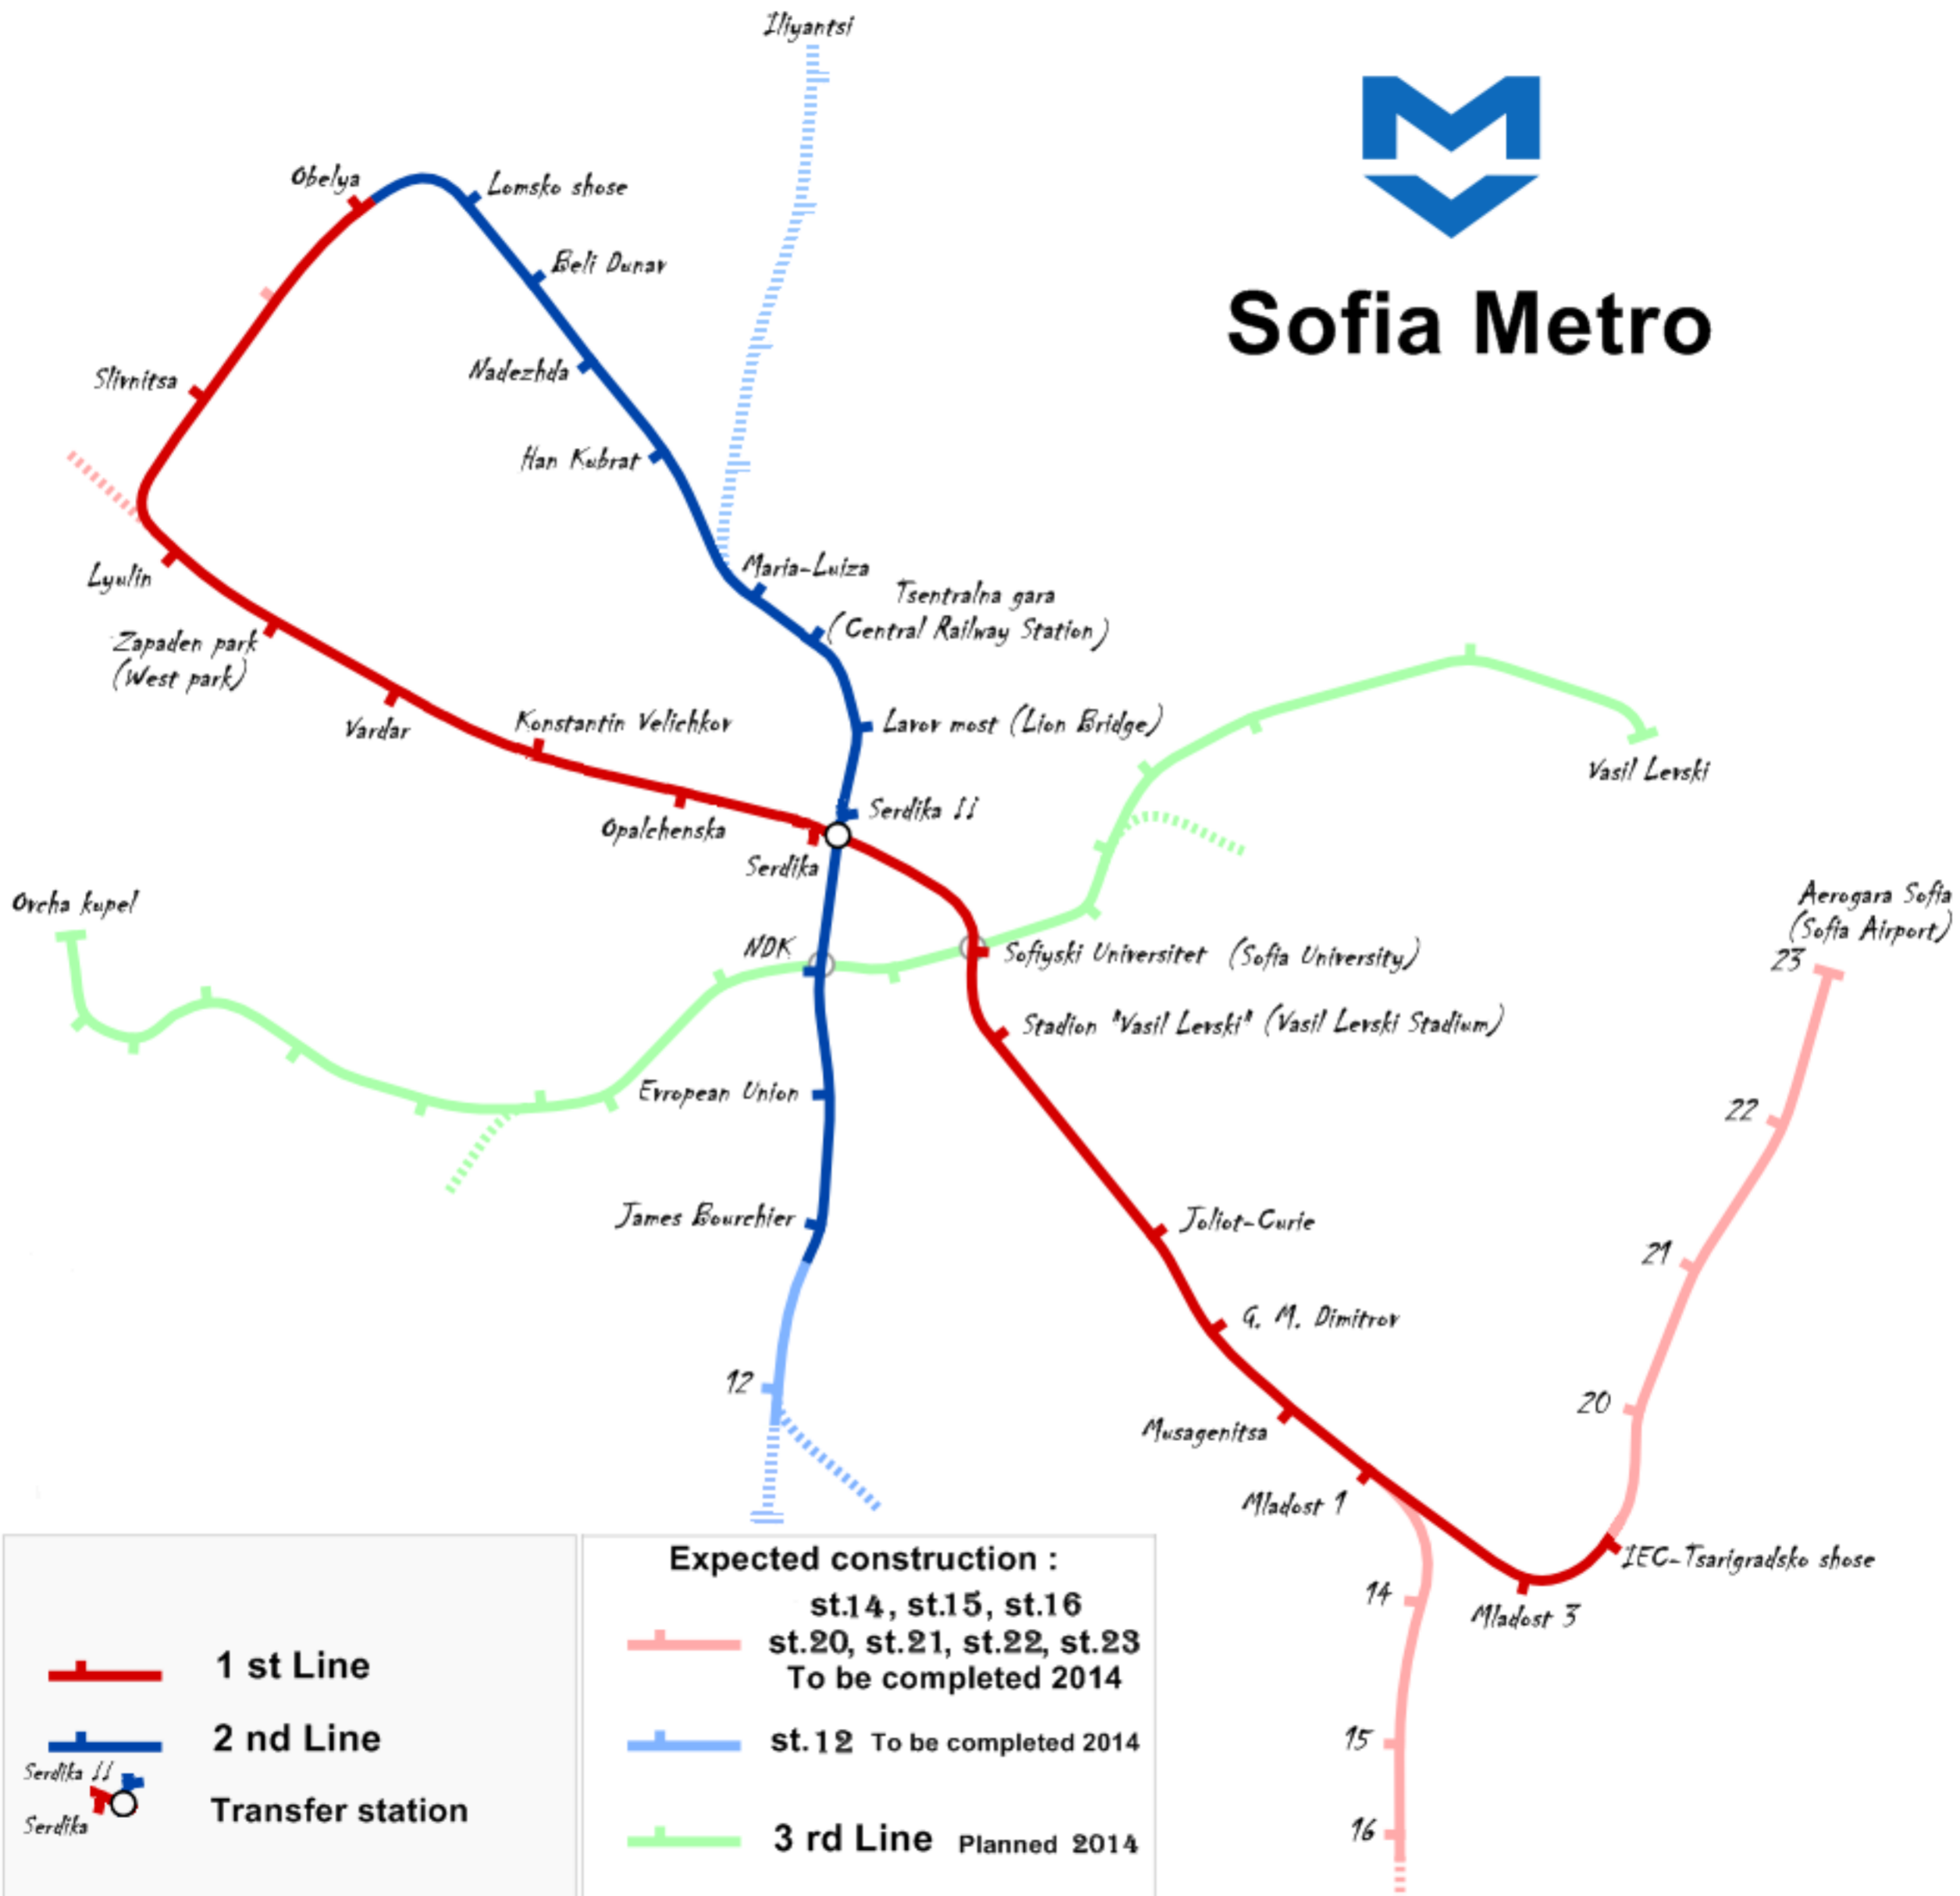

# Sofia Metro

	<b>1 st Line</b>
	<b>2 nd Line</b>
	<b>Transfer station</b>

**Expected construction :**

	st.14, st.15, st.16 st.20, st.21, st.22, st.23 To be completed 2014
	st. 12 To be completed 2014
	<b>3 rd Line</b> Planned 2014